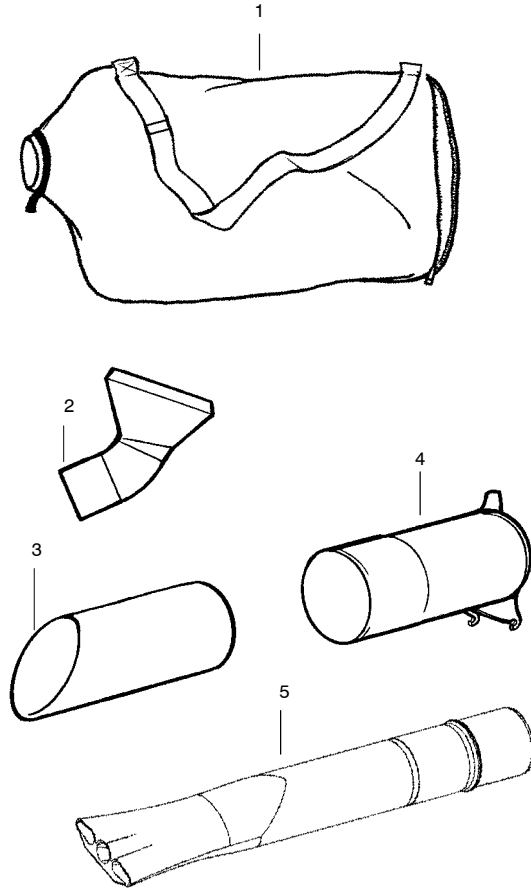

✓ = NEW PART NUMBER FOR THIS IPL

★ = REFER TO THE SERVICE REFERENCE INDICATED FOR MORE INFORMATION. (LOCATED AT END OF IPL)

Assy - Vacuum

Ref.	Part No.	Description
1.	530095564	Assy-Vac. Bag w/strap
2.	530095470	Tube-Elbow Vac
3.	530094476	Tube-Lower Vac
4.	530056901	Tube-Upper Vac
5.	530095593	Tube-Blower