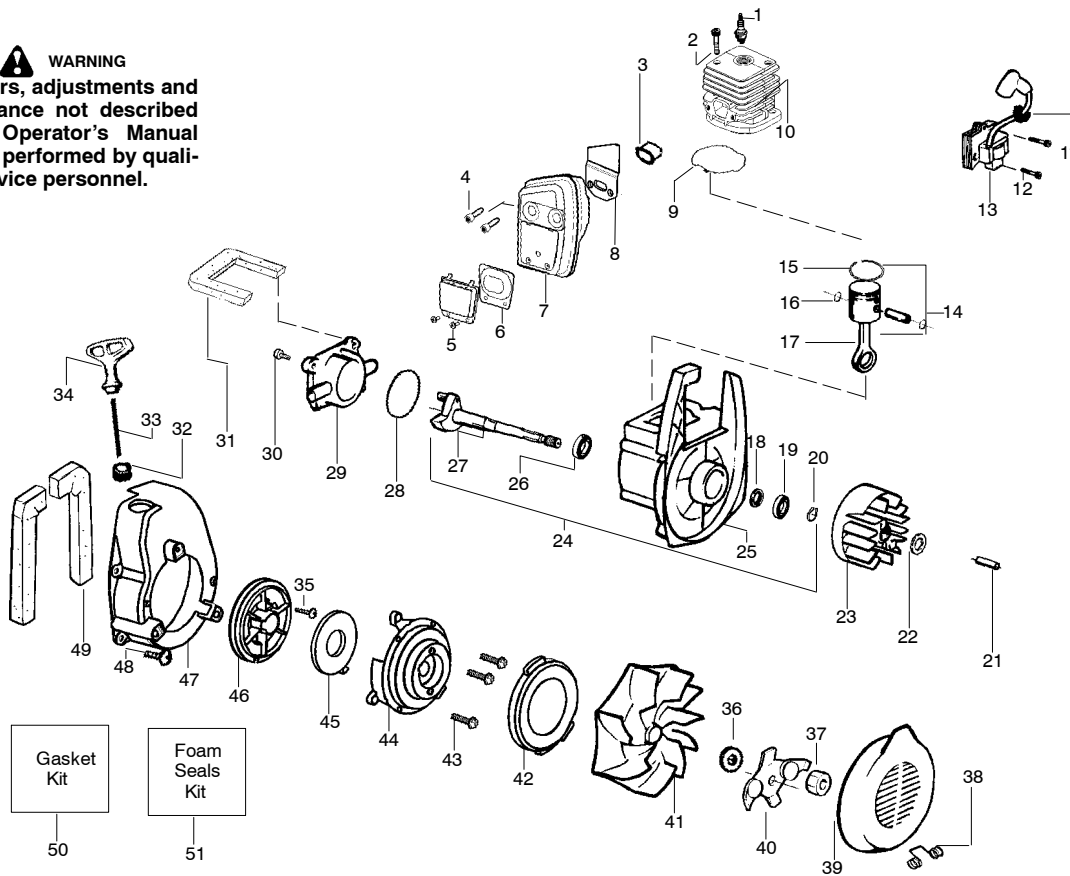

⚠ WARNING
All repairs, adjustments and maintenance not described in the Operator's Manual must be performed by qualified service personnel.

Ref.	Part No.	Description	Ref.	Part No.	Description	Ref.	Part No.	Description
1.	952030249	Spark Plug (RCJ-6Y)	21.	530016190	Spacer-Flywheel	40.	530095461	Assy-Mulch Blade
2.	530015953	Screw	22.	530015149	Washer	41.	530069817	Assy-Impeller
3.	530055191	Insulator-Heat	23.	530039209	Assy-Flywheel	42.	530056625	Seal-Ring
4.	530016387	Screw-Muffler-Internal	24.	530071456	Assy-Crankcase/Crank shaft (incl. 20,25,27)	43.	530016349	Screw
5.	530015241	Screw	25.	530012492	Assy-Crankcase (Incl. 18,19,26)	44.	530055101	Housing-Pulley
6.	530071593	Kit-Spark Screen (incl. #5)	26.	530032125	Bearing-Inner	45.	530042086	Spring-Starter
✓ 7.	530071834	Kit-Muffler (incl. 4,5,6, & 8)	27.	530012452	Assy-Crankshaft	46.	530071466	Kit-Starter Pulley
8.	530071458	Gasket-Baffle (kit)	28.	530071458	O-ring-C/case (kit)	47.	530055102	Fan Housing
9.	530071458	Gasket-Cylinder (kit)	29.	530012443	Cover-Crankcase	48.	530015810	Screw
✓ 10.	530071457	Kit-Cylinder	30.	530015810	Foam-219mm (kit)	49.	530071459	Foam-182mm (kit)
11.	530019182	Grommet-Ign. Module	31.	530071459	Foam-219mm (kit)	50.	530071458	Kit-Gasket (page 1 incl. 2, & 5) (page 2 incl. 8,9, & 28)
12.	530016357	Screw-Ignition Module	32.	530029182	Eyelet-Flange	51.	530071459	Kit-Foam Seals (page 1 incl. 1,14,17,32) (page 2 incl. 31 & 49)
13.	530035505	Ignition Module	33.	530071467	Kit-Rope			
14.	530071357	Kit-Piston (Incl. 15 & 16)	34.	530049488	Handle-Starter			
15.	530055120	Piston Ring	35.	530016391	Screw-Rope			
16.	530015162	Retainer-Piston Pin	36.	530016240	Washer-Belleville			
17.	530069945	Assy-Connecting Rod	37.	530626605	Nut			
18.	530071615	Kit-Crankcase Seal	38.	530402043	Spring-Return Cover			
19.	530055728	Bearing-Outer	39.	530049313	Inlet Door			
20.	530015941	Retainer Ring-C'chaft						

✓ = NEW PART NUMBER FOR THIS IPL

★ = REFER TO THE SERVICE REFERENCE INDICATED FOR MORE INFORMATION. (LOCATED AT END OF IPL)